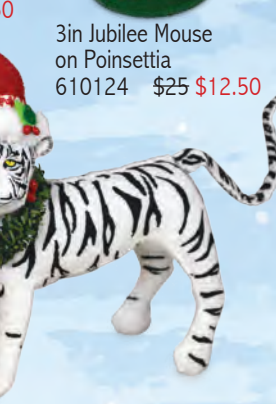

5in Jack O Lantern  
310824 \$24 \$12

5in Bat with Candy Corn  
310924 \$25 \$12.50

4in Pumpkin with Bat  
310724 \$22 \$11

3in Candy Corn Mouse  
310024 \$24 \$12

6in Candy Corn Banner Mouse  
311524 \$34 \$17

6in Mouse with Candy Goblet  
311424 \$34 \$17

5in Candy Corn Pumpkin Pickers  
310124 \$40 \$20

9in Candy Corn Elf  
311724 \$27 \$13.50

5in Candy Corn Elf  
311024 \$25 \$12.50

6in Mouse on Candy Corn Pumpkin  
311624 \$34 \$17

9in Jubilee Elf - Green  
510524 \$30 \$15

12in Jubilee Elf  
511124 \$35 \$17.50

9in Jubilee Elf - Red  
510624 \$30 \$15

4in Jubilee Scotty Dog  
760224 \$24 \$12

6in Jubilee Tiger  
760624 \$29 \$14.50